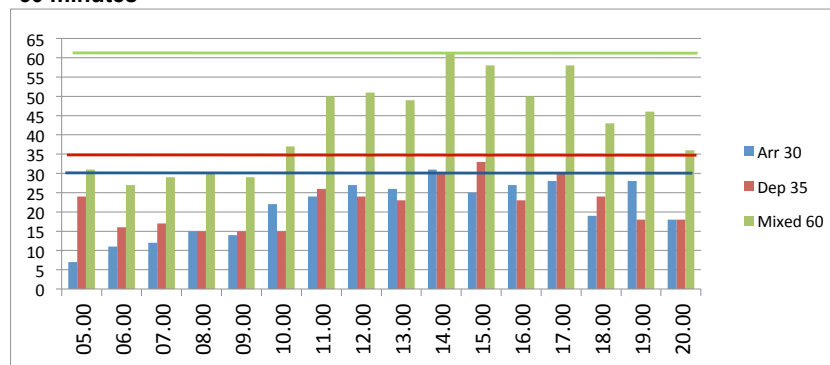

Airport: OSL  
 Season: S20  
 Period: 15JUN-21JUN,

Sunday			Times in UTC
Arr.	Dep.	Tot.	
360	372	732	

60 minutes

15 minutes