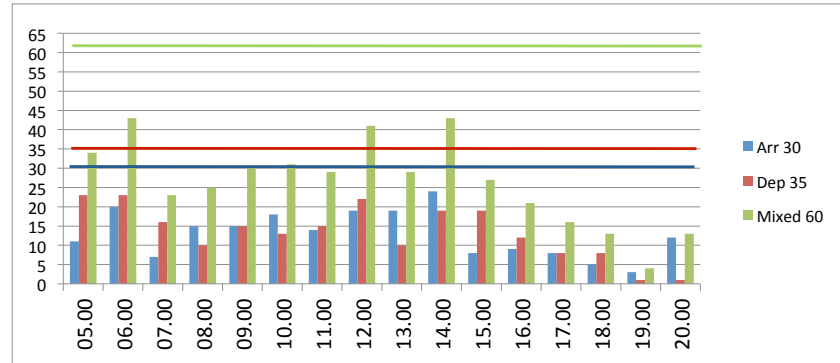

Airport: OSL
 Season: S20
 Period: 15JUN-21JUN,

Saturday			Times in UTC
Arr.	Dep.	Tot.	
245	235	480	

60 minutes

15 minutes