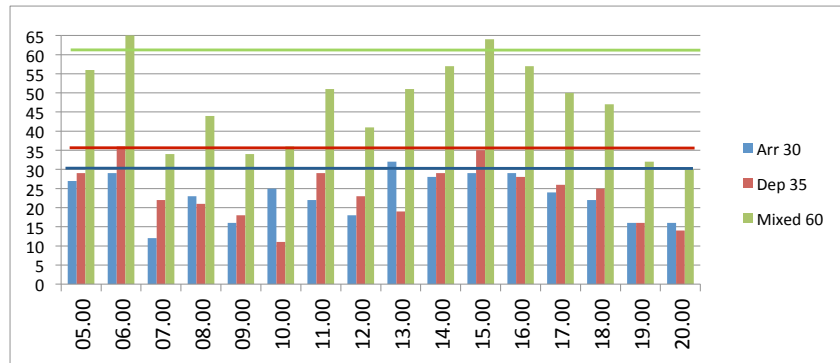

Airport: OSL
 Season: S20
 Period: 15JUN-21JUN,

Friday			Times in UTC
Arr.	Dep.	Tot.	
406	398	804	

60 minutes

15 minutes