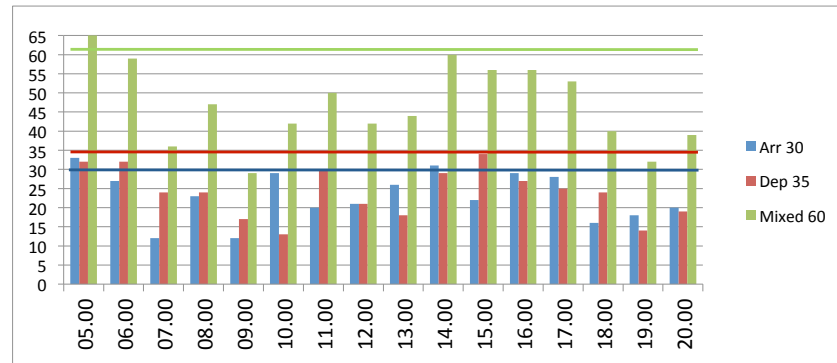

Airport: OSL
 Season: S20
 Period: 15JUN-21JUN,

Thursday			Times in UTC
Arr.	Dep.	Tot.	
398	402	800	

60 minutes

15 minutes