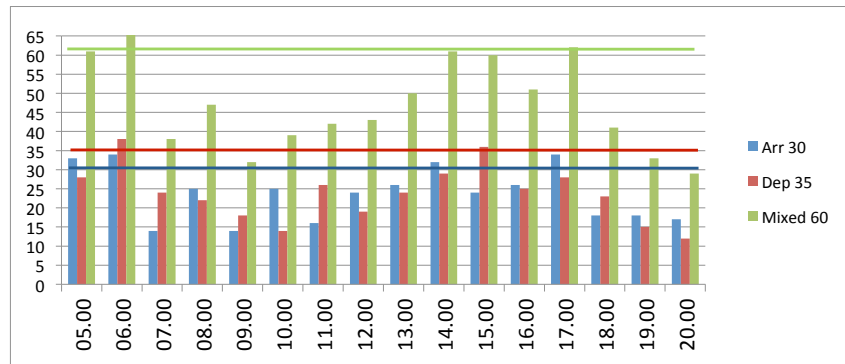

Airport: OSL  
 Season: S20  
 Period: 15JUN-21JUN,

<b>Wednesday</b>			<b>Times in UTC</b>
Arr.	Dep.	Tot.	
401	397	798	

60 minutes

15 minutes