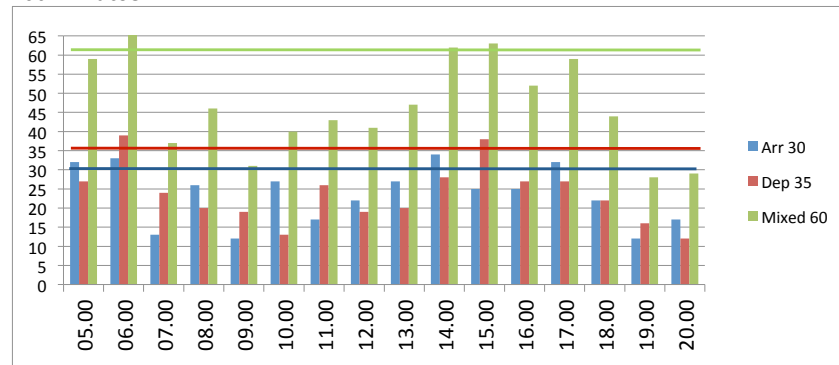

Airport: OSL
 Season: S20
 Period: 15JUN-21JUN,

Tuesday			Times in UTC
Arr.	Dep.	Tot.	
396	397	793	

60 minutes

15 minutes