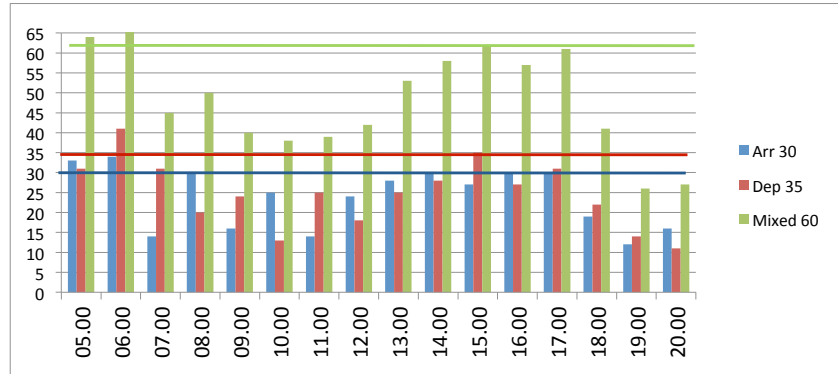

Airport: OSL
 Season: S20
 Period: 15JUN-21JUN,

Monday			Times in UTC
Arr.	Dep.	Tot.	
407	408	815	

60 minutes

15 minutes