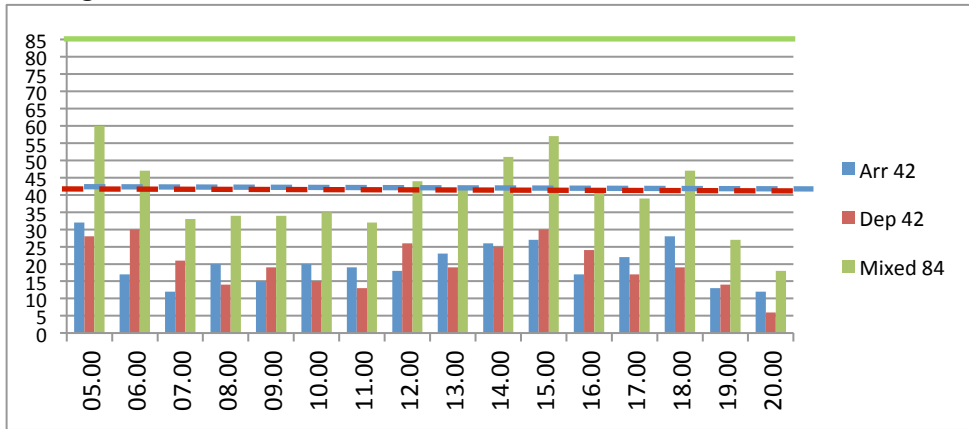

Airport: ARN
Season: S20
Period: 15JUN-21JUN,

| | | | |
|-----------------|------|------|---------------------|
| Thursday | | | Times in UTC |
| Arr. | Dep. | Tot. | |
| 358 | 349 | 707 | |

Rolling 60 min.

Rolling 5 min.